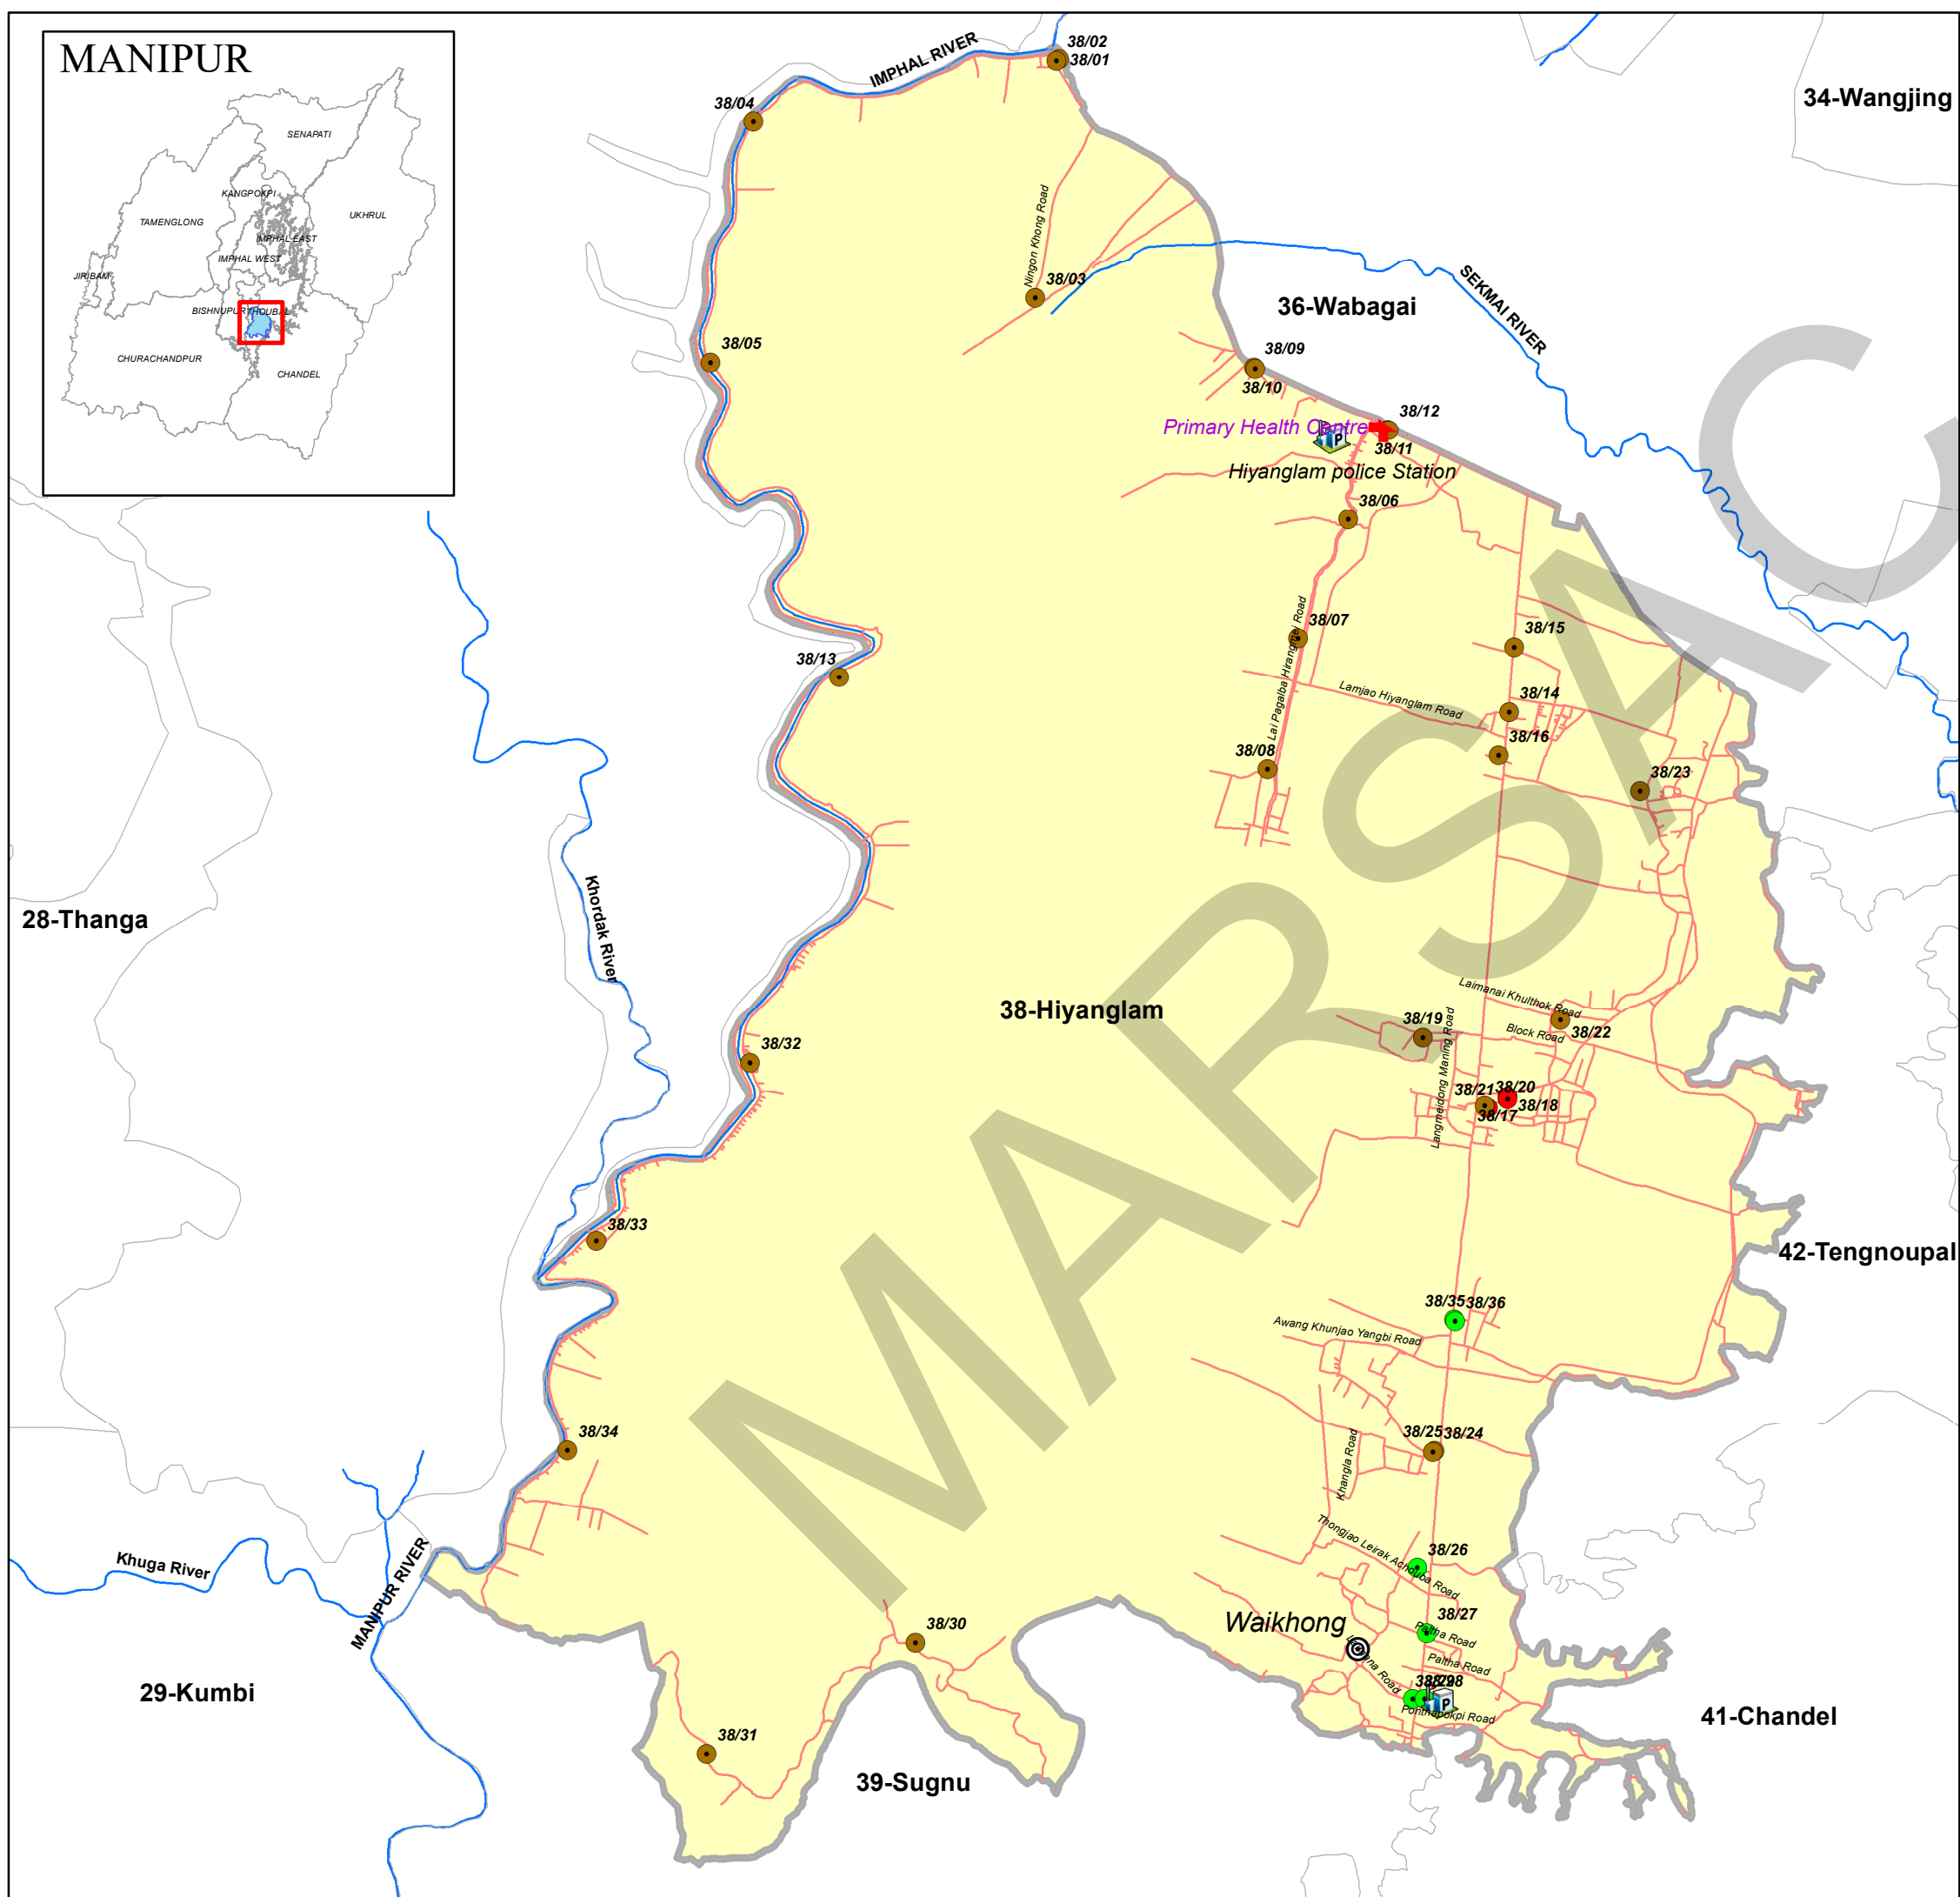

MANIPUR

AC MAP (38-Hiyanglam AC)

Legend

- + Health Centre
- Police Station
- DistrictHQ
- Sub-DivisionHQ
- Helipad
- River
- National Highway
- Other Roads
- AC Boundary

Polling Stations

- Normal
- Critical
- Vulnerable
- Both